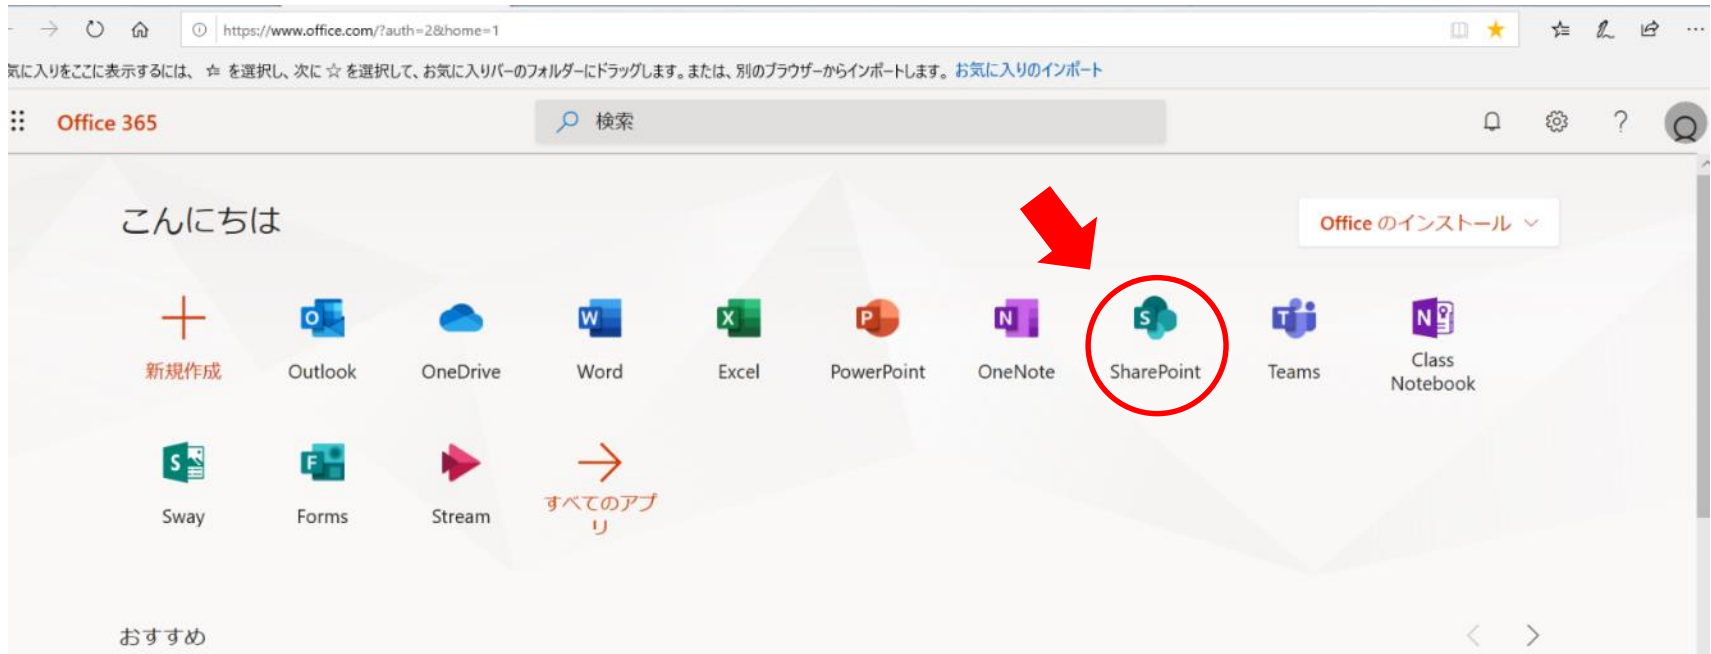

①Office365へログインし「SharePoint」を選択する