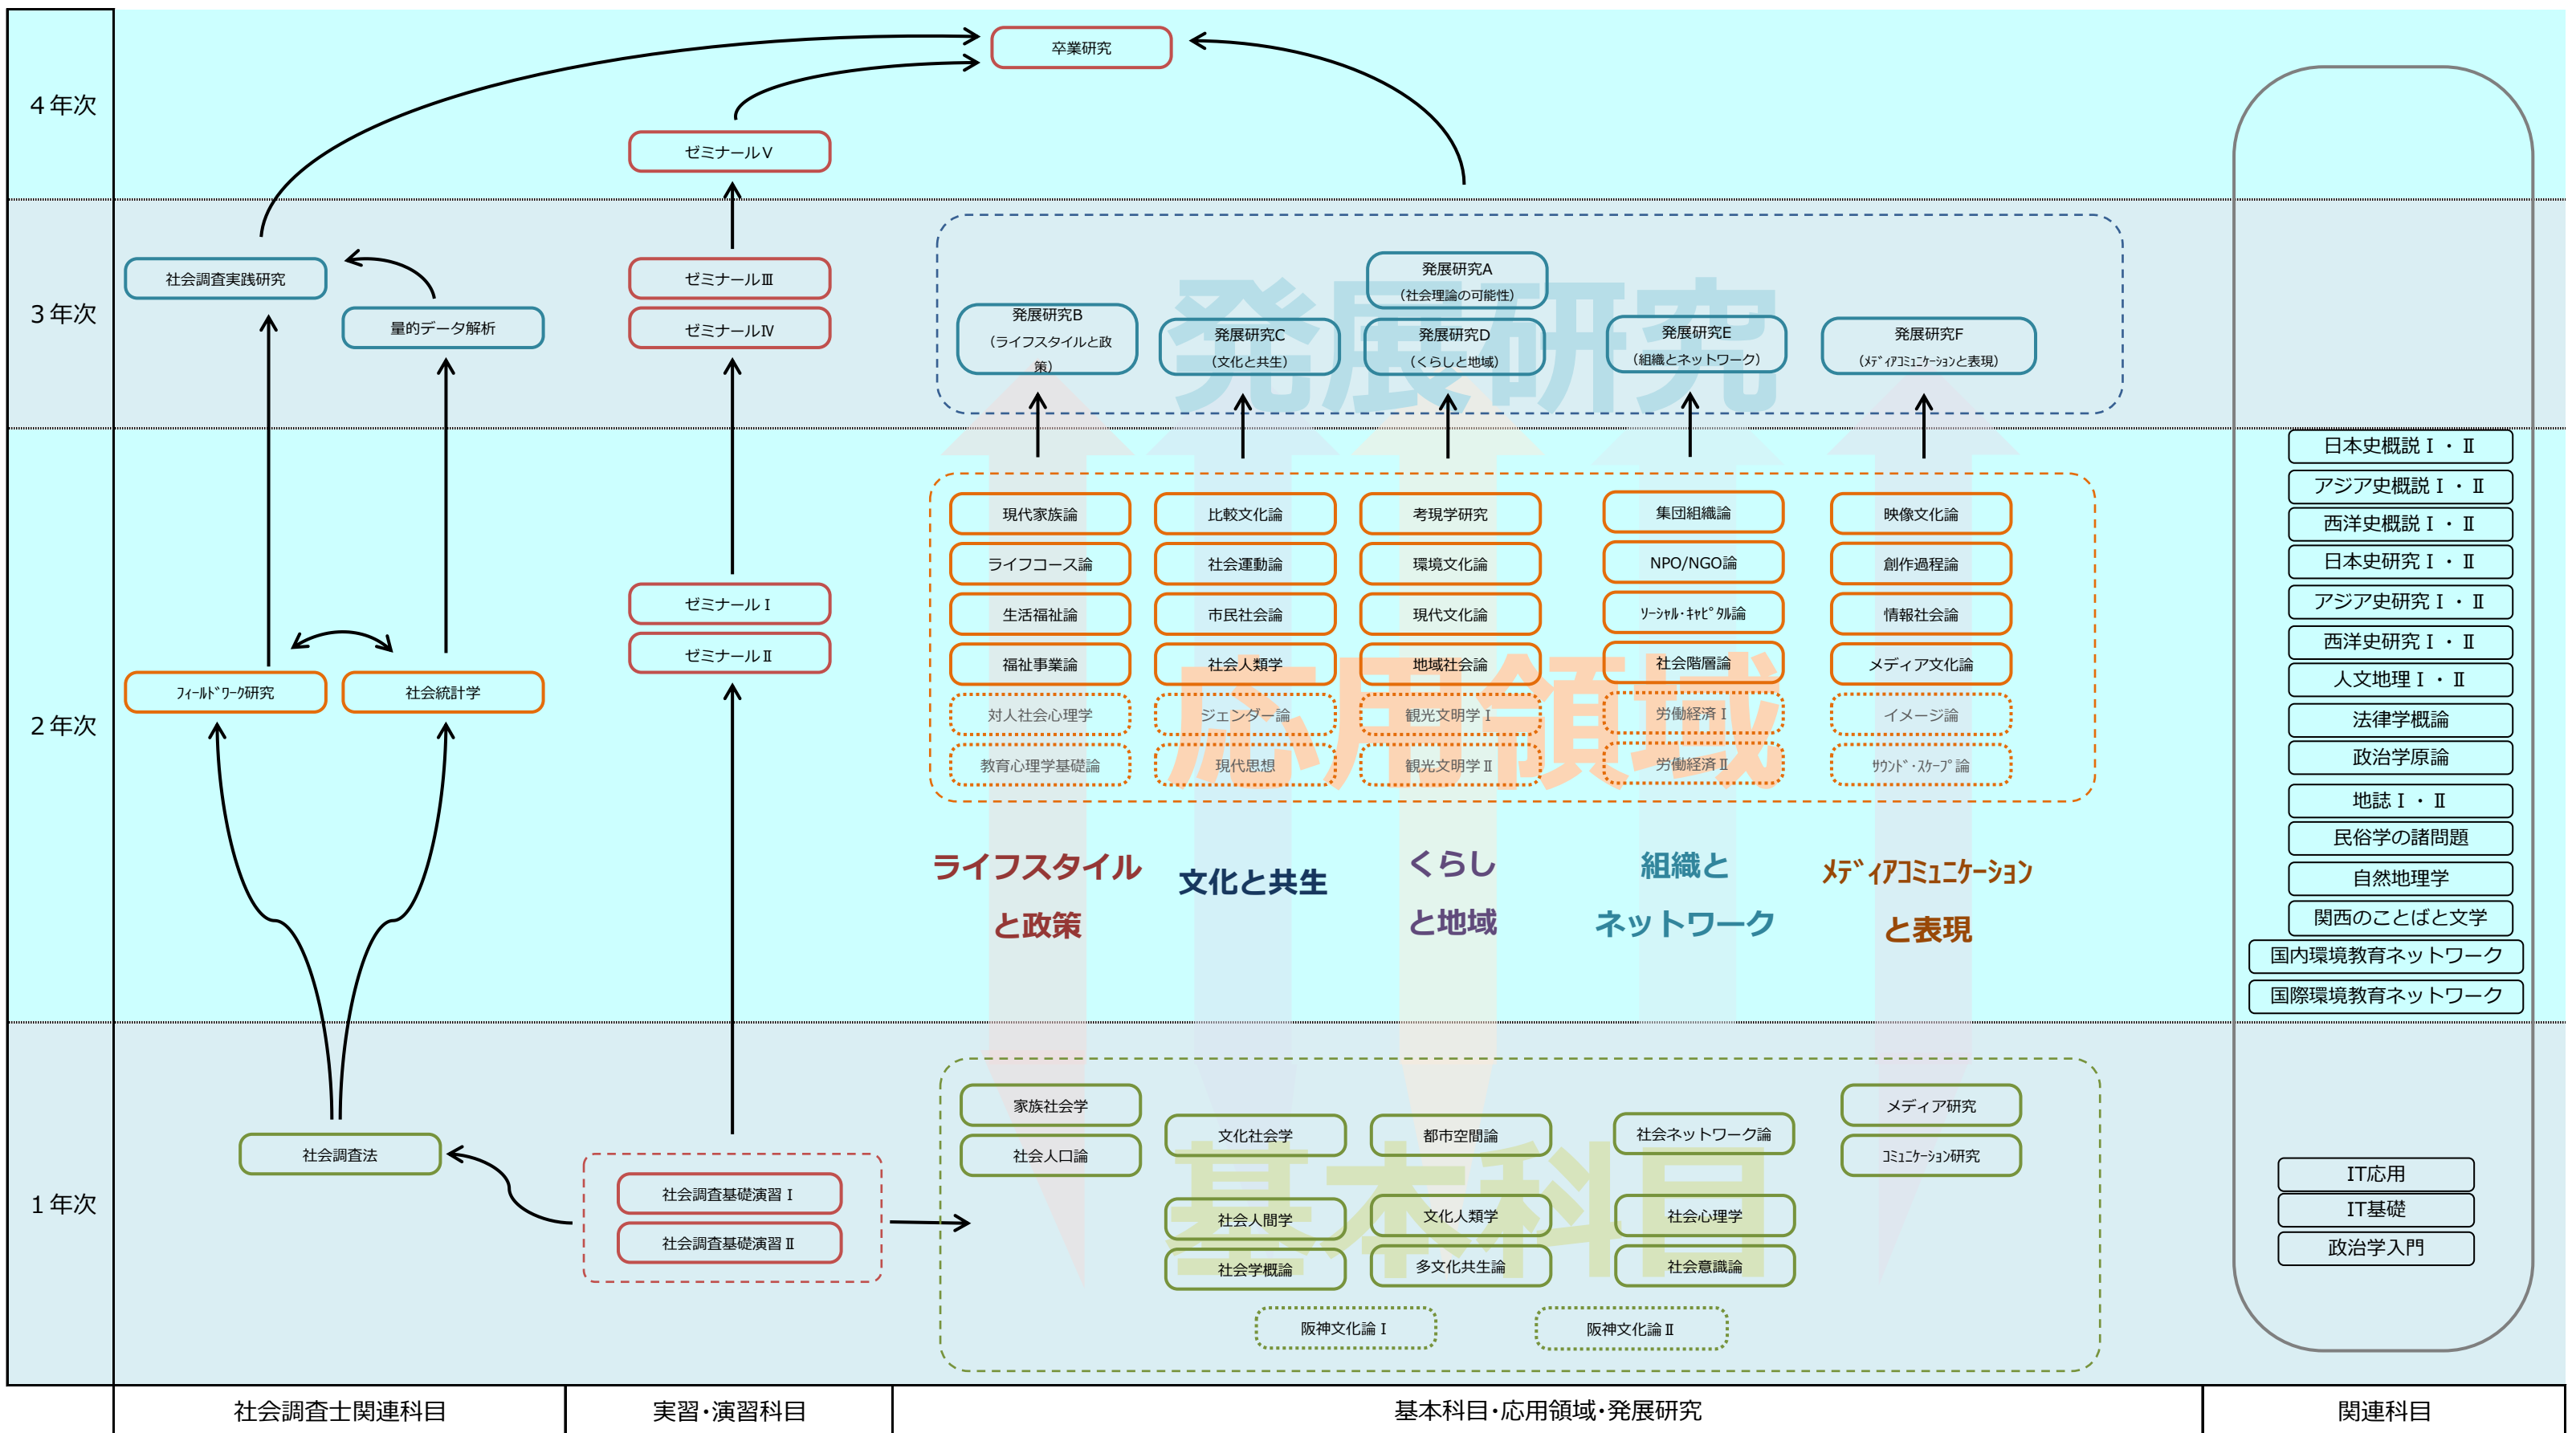

卒業

- 社会学科専門教育科目 (Social Science Specialized Education Course)
- 他学科・他学部開講科目 (Course offered by other departments/faculties)
- 必修 (Required)
- 基本科目 (Basic Course)
- 応用領域 (Application Field)
- 発展研究 (Development Research)